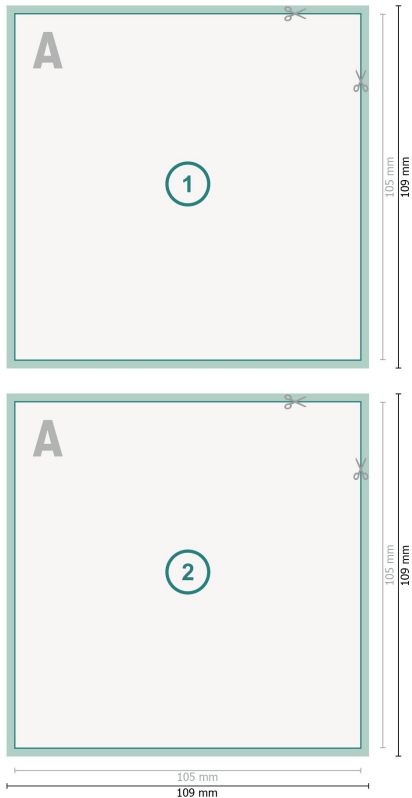

Thank you cards Portrait, A6-Square

**Dataformat (incl. 2 mm bleed):**

10,9 x 10,9 cm

bleed:

2 mm

Trimmed size:

10,5 x 10,5 cm

Safety margin:

4 mm

Maintaining space between the text/information and the edge of the trimmed format prevents undesirable cuts.

Explanation of symbols

 Bleed

 Reading direction

 Trimmed size

 Data format

 We will cut/perforate your product here

Please note:

Allow for trim allowance and safety margin according to instructions.

Arrange background graphics, images or graphics up to the edge of the data format.

Tolerances may occur during production due to cutting, punching and folding processes.