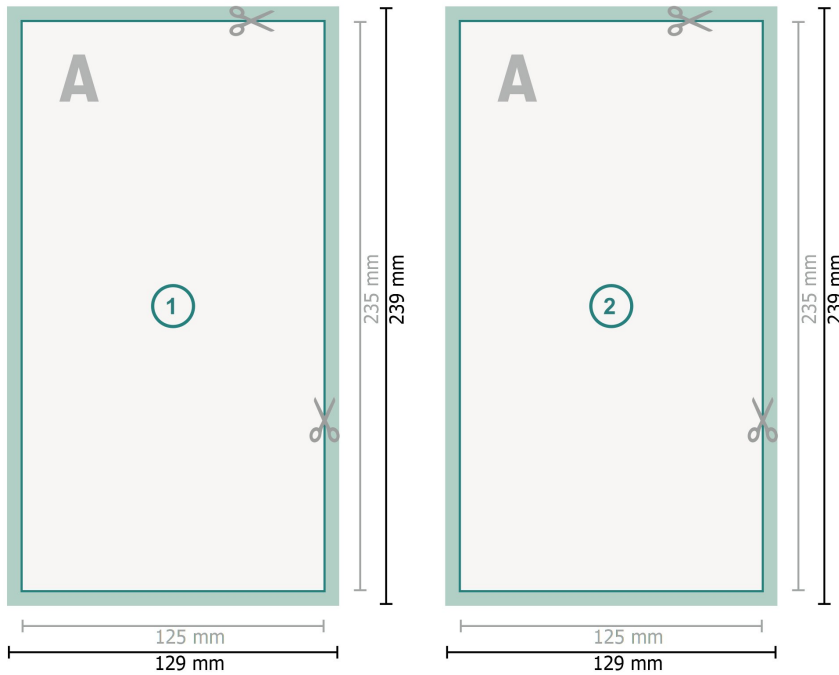

## Thank you cards Portrait, Maxi

**Dataformat (incl. 2 mm bleed):**

12,9 x 23,9 cm

**bleed:**

2 mm

**Trimmed size:**

12,5 x 23,5 cm

**Safety margin:**

4 mm

Maintaining space between the text/information and the edge of the trimmed format prevents undesirable cuts.

**Explanation of symbols**

Bleed

Reading direction

Trimmed size

Data format

We will cut/perforate your product here

---

**Please note:**

Allow for trim allowance and safety margin according to instructions.

Arrange background graphics, images or graphics up to the edge of the data format.

Tolerances may occur during production due to cutting, punching and folding processes.