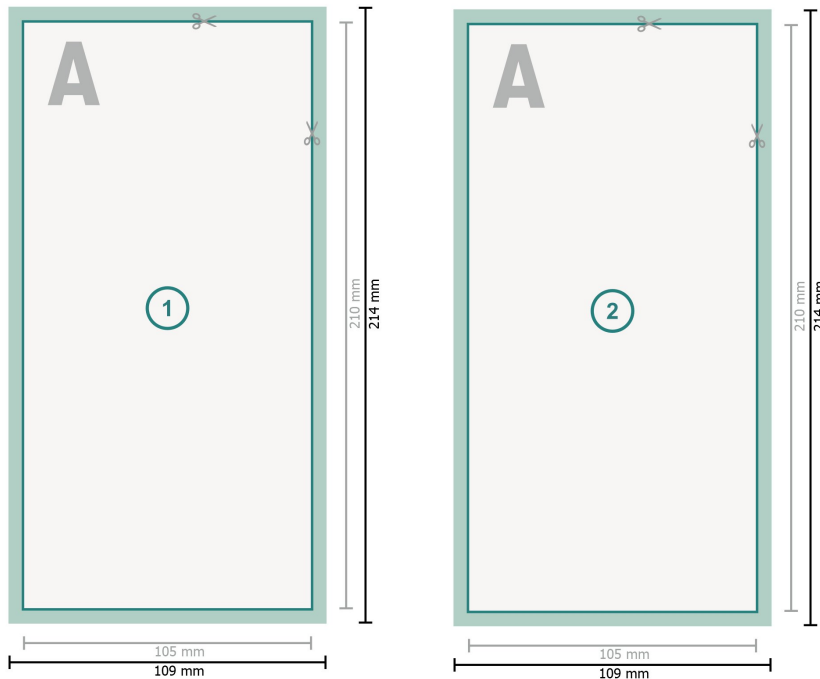

## Greeting cards Portrait, DL

**Dataformat (incl. 2 mm bleed):**  
10,9 x 21,4 cm

**bleed:**  
2 mm

**Trimmed size:**  
10,5 x 21 cm

**Safety margin:**  
4 mm

Maintaining space between the text/information and the edge of the trimmed format prevents undesirable cuts.

### Explanation of symbols

- Bleed
- Reading direction
- Trimmed size
- Data format
- We will cut/perforate your product here

### Please note:

Allow for trim allowance and safety margin according to instructions.

Arrange background graphics, images or graphics up to the edge of the data format.

Tolerances may occur during production due to cutting, punching and folding processes.