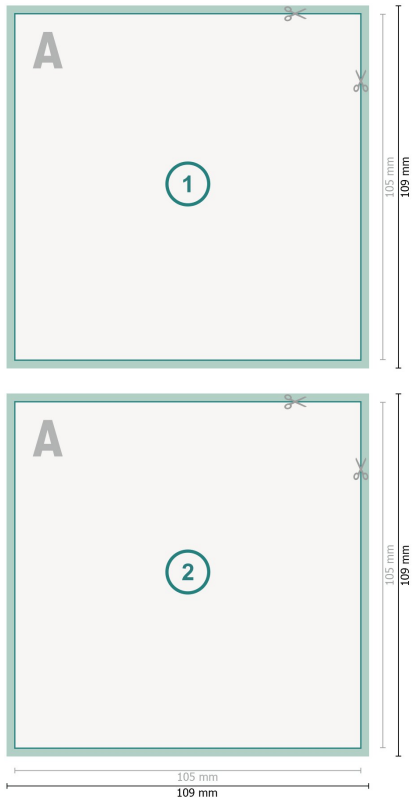

## Greeting cards Portrait, A6-Square

**Dataformat (incl. 2 mm bleed):**

10,9 x 10,9 cm

**bleed:**

2 mm

**Trimmed size:**

10,5 x 10,5 cm

**Safety margin:**

4 mm

Maintaining space between the text/information and the edge of the trimmed format prevents undesirable cuts.

**Explanation of symbols**

Bleed

Reading direction

Trimmed size

Data format

We will cut/perforate your product here

---

**Please note:**

Allow for trim allowance and safety margin according to instructions.

Arrange background graphics, images or graphics up to the edge of the data format.

Tolerances may occur during production due to cutting, punching and folding processes.