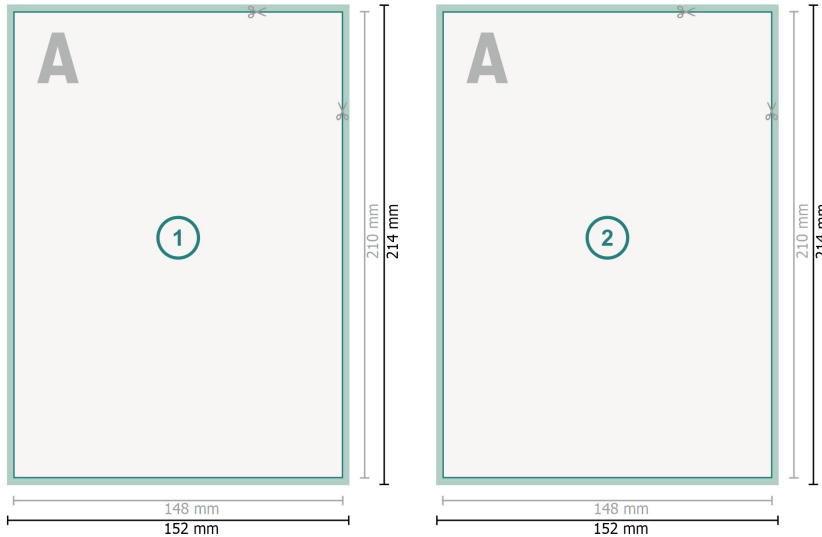

Greeting cards Portrait, A5

**Dataformat (incl. 2 mm bleed):**

15,2 x 21,4 cm

bleed:

2 mm

Trimmed size:

14,8 x 21 cm

Safety margin:

4 mm

Maintaining space between the text/information and the edge of the trimmed format prevents undesirable cuts.

Explanation of symbols

Bleed

Reading direction

Trimmed size

Data format

We will cut/perforate your product here

Please note:

Allow for trim allowance and safety margin according to instructions.

Arrange background graphics, images or graphics up to the edge of the data format.

Tolerances may occur during production due to cutting, punching and folding processes.