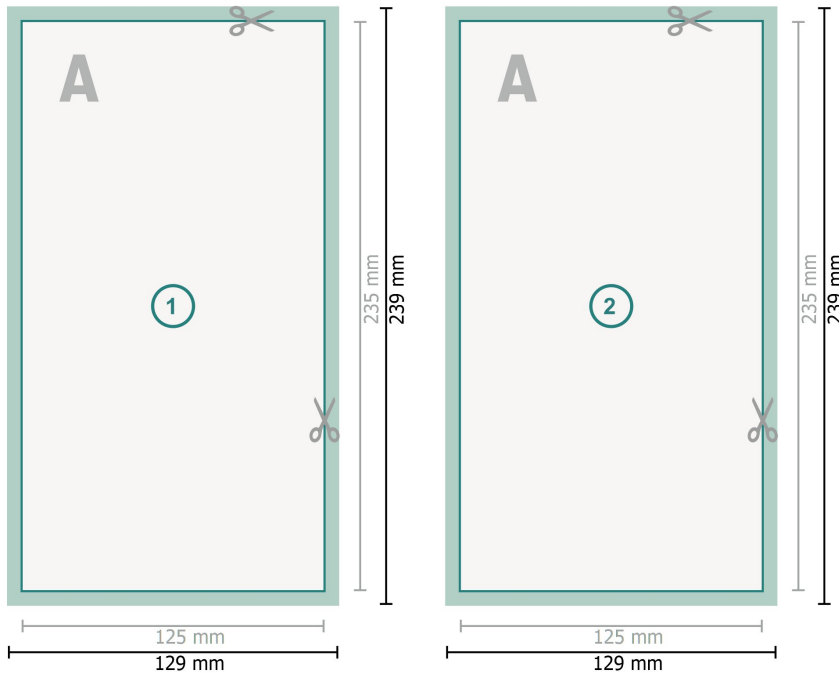

Greeting cards Portrait, Maxi

**Dataformat (incl. 2 mm bleed):**

12,9 x 23,9 cm

bleed:

2 mm

Trimmed size:

12,5 x 23,5 cm

Safety margin:

4 mm

Maintaining space between the text/information and the edge of the trimmed format prevents undesirable cuts.

Explanation of symbols

Bleed

Reading direction

Trimmed size

Data format

We will cut/perforate your product here

Please note:

Allow for trim allowance and safety margin according to instructions.

Arrange background graphics, images or graphics up to the edge of the data format.

Tolerances may occur during production due to cutting, punching and folding processes.