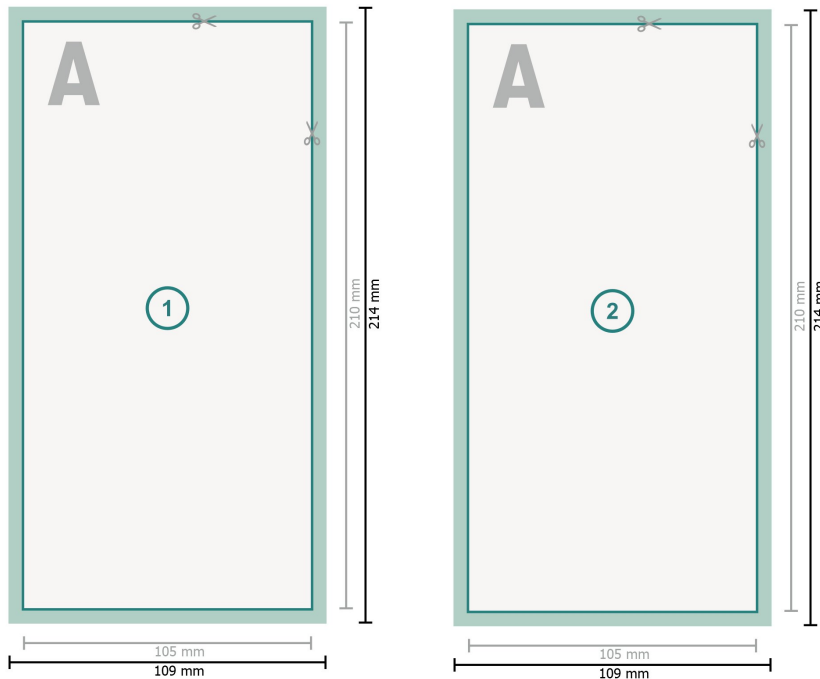

Invitation cards Portrait, DL

Dataformat (incl. 2 mm bleed):

10,9 x 21,4 cm

bleed:

2 mm

Trimmed size:

10,5 x 21 cm

Safety margin:

4 mm

Maintaining space between the text/information and the edge of the trimmed format prevents undesirable cuts.

Explanation of symbols

 Bleed

 Reading direction

 Trimmed size

 Data format

 We will cut/perforate your product here

Please note:

Allow for trim allowance and safety margin according to instructions.

Arrange background graphics, images or graphics up to the edge of the data format.

Tolerances may occur during production due to cutting, punching and folding processes.