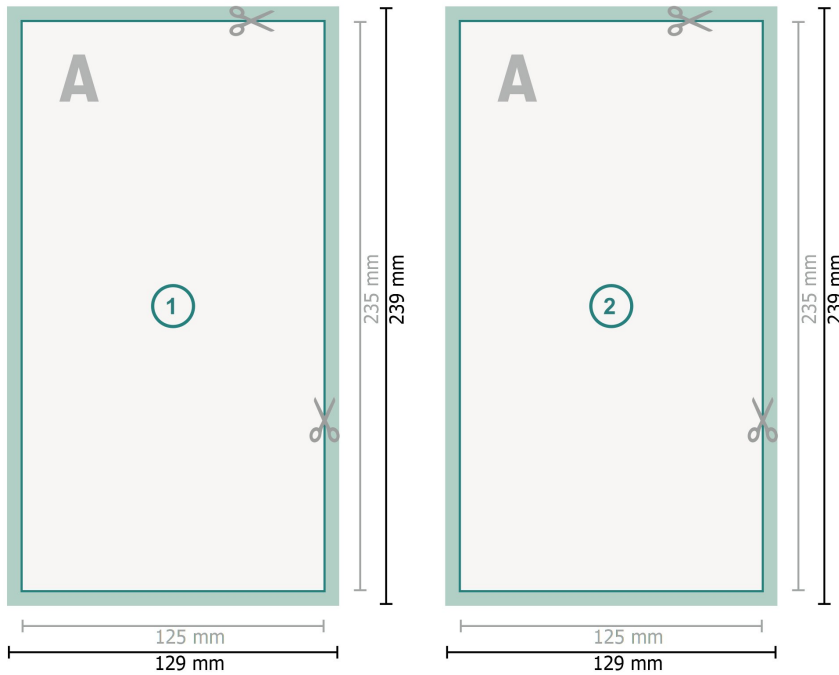

Invitation cards Portrait, Maxi

**Dataformat (incl. 2 mm bleed):**

12,9 x 23,9 cm

bleed:

2 mm

Trimmed size:

12,5 x 23,5 cm

Safety margin:

4 mm

Maintaining space between the text/information and the edge of the trimmed format prevents undesirable cuts.

Explanation of symbols

Bleed

Reading direction

Trimmed size

Data format

We will cut/perforate your product here

Please note:

Allow for trim allowance and safety margin according to instructions.

Arrange background graphics, images or graphics up to the edge of the data format.

Tolerances may occur during production due to cutting, punching and folding processes.