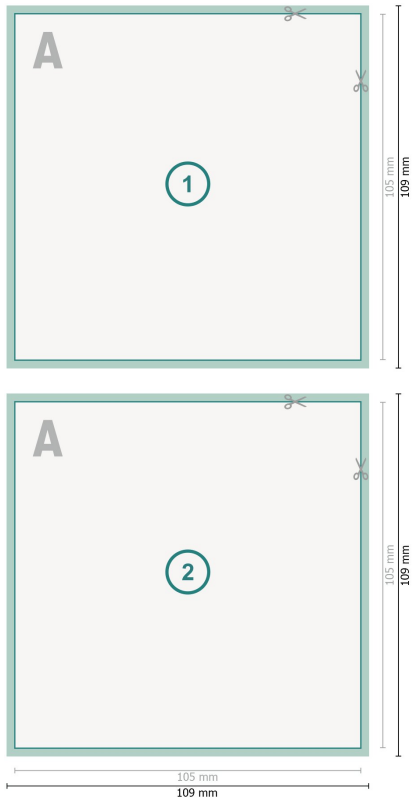

## Invitation cards Portrait, A6-Square

**Dataformat (incl. 2 mm bleed):**

10,9 x 10,9 cm

**bleed:**

2 mm

**Trimmed size:**

10,5 x 10,5 cm

**Safety margin:**

4 mm

Maintaining space between the text/information and the edge of the trimmed format prevents undesirable cuts.

**Explanation of symbols**

 Bleed

 Reading direction

 Trimmed size

 Data format

 We will cut/perforate your product here

---

**Please note:**

Allow for trim allowance and safety margin according to instructions.

Arrange background graphics, images or graphics up to the edge of the data format.

Tolerances may occur during production due to cutting, punching and folding processes.