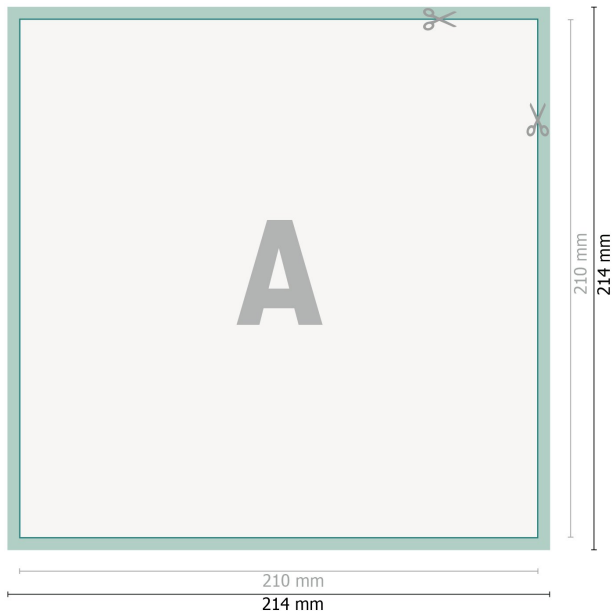

## Removable stickers, square 21 cm

**Dataformat (incl. 2 mm bleed):**

21,4 x 21,4 cm

**bleed:**

2 mm

**Trimmed size:**

21 x 21 cm

**Safety margin:**

4 mm

Maintaining space between the text/information and the edge of the trimmed format prevents undesirable cuts.

**Explanation of symbols**

 Bleed

 Reading direction

 Trimmed size

 Data format

 We will cut/perforate your product here

---

**Please note:**

Allow for trim allowance and safety margin according to instructions.

Arrange background graphics, images or graphics up to the edge of the data format.

Tolerances may occur during production due to cutting, punching and folding processes.