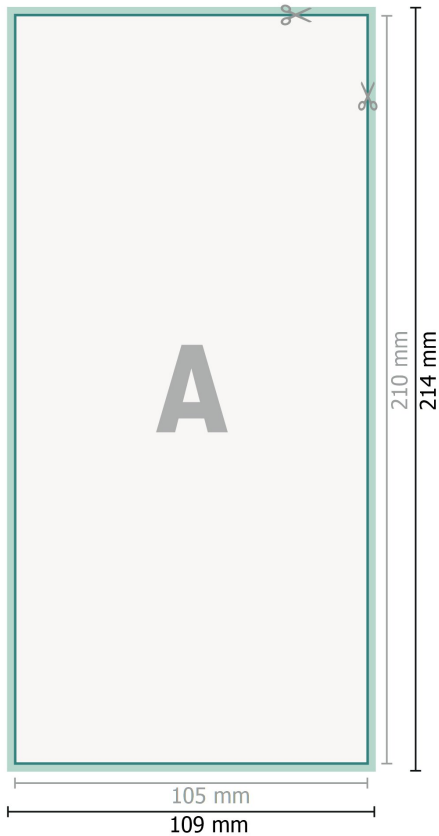

Removable stickers, DL

Dataformat (incl. 2 mm bleed):

10,9 x 21,4 cm

bleed:

2 mm

Trimmed size:

10,5 x 21 cm

Safety margin:

4 mm

Maintaining space between the text/information and the edge of the trimmed format prevents undesirable cuts.

Explanation of symbols

 Bleed

 Reading direction

 Trimmed size

 Data format

 We will cut/perforate your product here

Please note:

Allow for trim allowance and safety margin according to instructions.

Arrange background graphics, images or graphics up to the edge of the data format.

Tolerances may occur during production due to cutting, punching and folding processes.