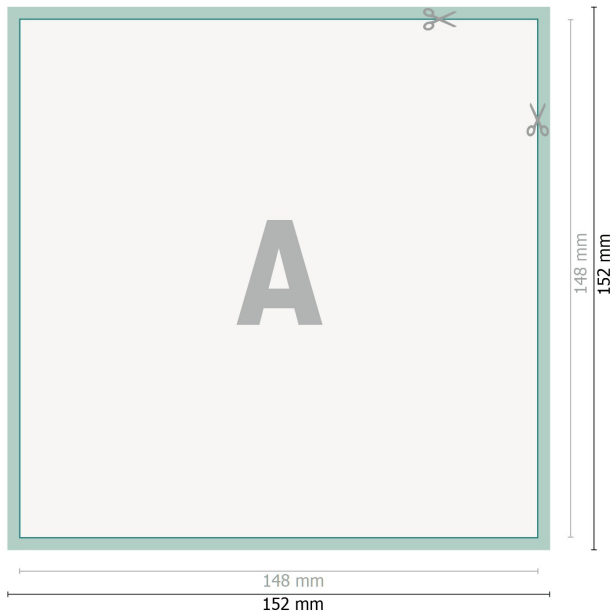

## Removable stickers, square 14.8 cm

**Dataformat (incl. 2 mm bleed):**

15,2 x 15,2 cm

**bleed:**

2 mm

**Trimmed size:**

14,8 x 14,8 cm

**Safety margin:**

4 mm

Maintaining space between the text/information and the edge of the trimmed format prevents undesirable cuts.

**Explanation of symbols**

 Bleed

 Reading direction

 Trimmed size

 Data format

 We will cut/perforate your product here

---

**Please note:**

Allow for trim allowance and safety margin according to instructions.

Arrange background graphics, images or graphics up to the edge of the data format.

Tolerances may occur during production due to cutting, punching and folding processes.