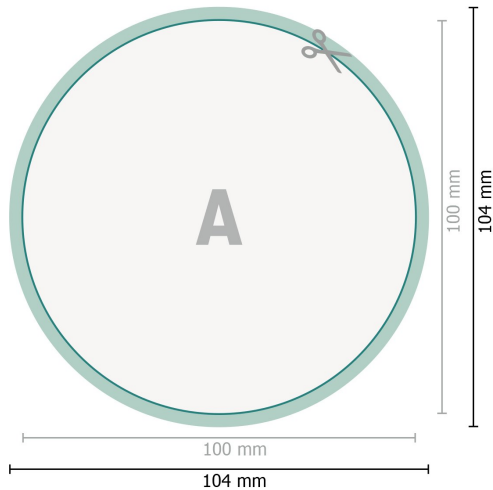

## Removable stickers, Round, 10 cm

**Dataformat (incl. 2 mm bleed):**

10,4 x 10,4 cm

**bleed:**

2 mm

**Trimmed size:**

10 x 10 cm

**Safety margin:**

4 mm

Maintaining space between the text/information and the edge of the trimmed format prevents undesirable cuts.

**Explanation of symbols**

 Bleed

 Reading direction

 Trimmed size

 Data format

 We will cut/perforate your product here

---

**Please note:**

Allow for trim allowance and safety margin according to instructions.

Arrange background graphics, images or graphics up to the edge of the data format.

Tolerances may occur during production due to cutting, punching and folding processes.