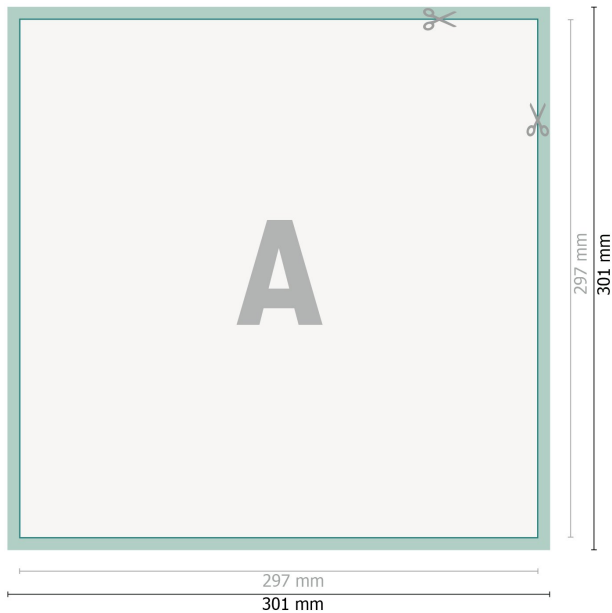

Reflective stickers, square 29.7 cm

**Dataformat (incl. 2 mm bleed):**

30,1 x 30,1 cm

bleed:

2 mm

Trimmed size:

29,7 x 29,7 cm

Safety margin:

4 mm

Maintaining space between the text/information and the edge of the trimmed format prevents undesirable cuts.

Explanation of symbols

 Bleed

 Reading direction

 Trimmed size

 Data format

 We will cut/perforate your product here

Please note:

Allow for trim allowance and safety margin according to instructions.

Arrange background graphics, images or graphics up to the edge of the data format.

Tolerances may occur during production due to cutting, punching and folding processes.