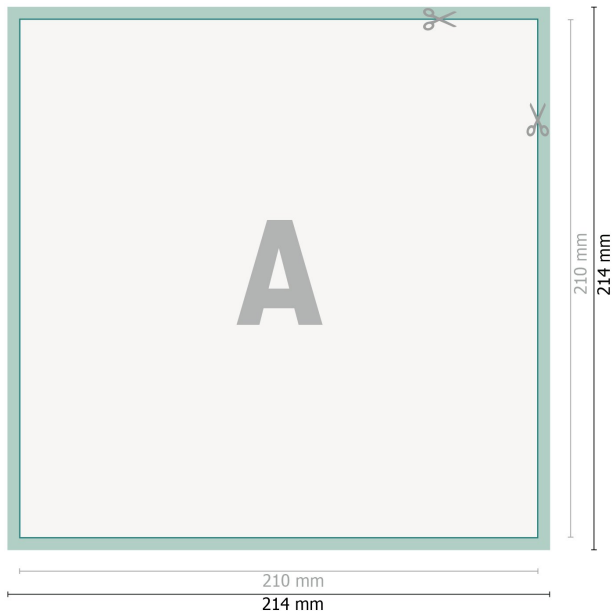

Reflective stickers, square 21 cm

**Dataformat (incl. 2 mm bleed):**

21,4 x 21,4 cm

bleed:

2 mm

Trimmed size:

21 x 21 cm

Safety margin:

4 mm

Maintaining space between the text/information and the edge of the trimmed format prevents undesirable cuts.

Explanation of symbols

 Bleed

 Reading direction

 Trimmed size

 Data format

 We will cut/perforate your product here

Please note:

Allow for trim allowance and safety margin according to instructions.

Arrange background graphics, images or graphics up to the edge of the data format.

Tolerances may occur during production due to cutting, punching and folding processes.