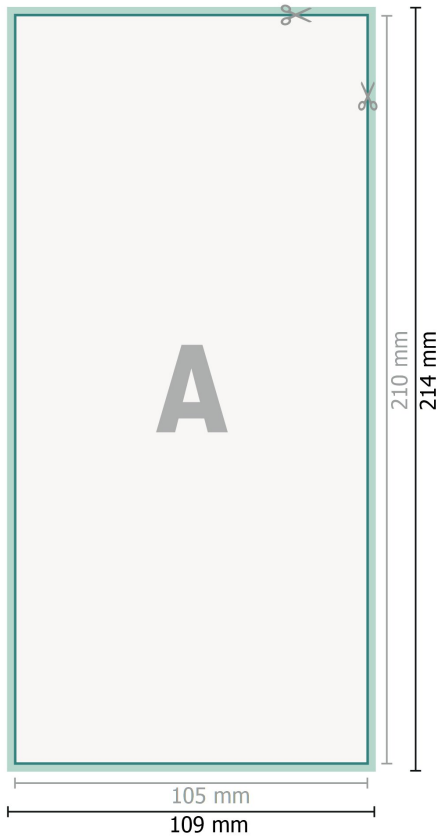

Reflective stickers, DL

Dataformat (incl. 2 mm bleed):

10,9 x 21,4 cm

bleed:

2 mm

Trimmed size:

10,5 x 21 cm

Safety margin:

4 mm

Maintaining space between the text/information and the edge of the trimmed format prevents undesirable cuts.

Explanation of symbols

 Bleed

 Reading direction

 Trimmed size

 Data format

 We will cut/perforate your product here

Please note:

Allow for trim allowance and safety margin according to instructions.

Arrange background graphics, images or graphics up to the edge of the data format.

Tolerances may occur during production due to cutting, punching and folding processes.