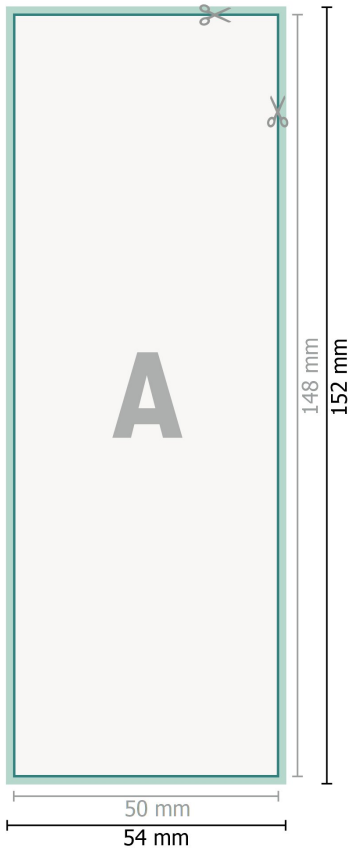

Reflective stickers, A6-Half

**Dataformat (incl. 2 mm bleed):**

5,4 x 15,2 cm

bleed:

2 mm

Trimmed size:

5 x 14,8 cm

Safety margin:

4 mm

Maintaining space between the text/information and the edge of the trimmed format prevents undesirable cuts.

Explanation of symbols

 Bleed

 Reading direction

 Trimmed size

 Data format

 We will cut/perforate your product here

Please note:

Allow for trim allowance and safety margin according to instructions.

Arrange background graphics, images or graphics up to the edge of the data format.

Tolerances may occur during production due to cutting, punching and folding processes.