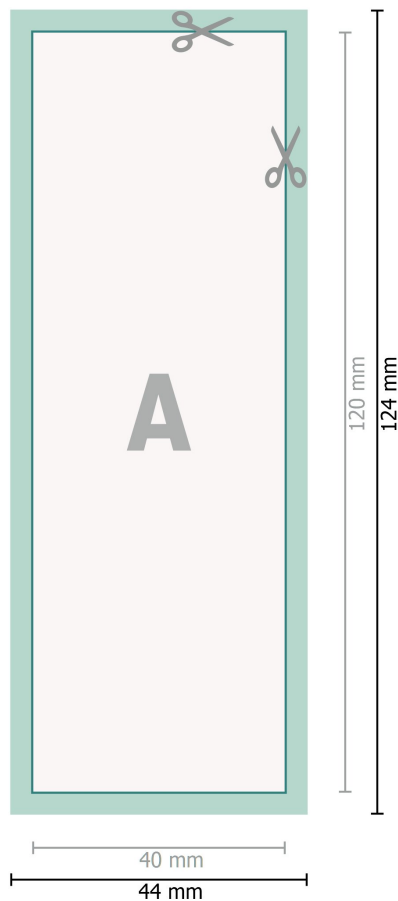

## Reflective stickers, 4.0 x 12 cm

**Dataformat (incl. 2 mm bleed):**

4,4 x 12,4 cm

**bleed:**

2 mm

**Trimmed size:**

4 x 12 cm

**Safety margin:**

4 mm

Maintaining space between the text/information and the edge of the trimmed format prevents undesirable cuts.

**Explanation of symbols**

 Bleed

 Reading direction

 Trimmed size

 Data format

 We will cut/perforate your product here

---

**Please note:**

Allow for trim allowance and safety margin according to instructions.

Arrange background graphics, images or graphics up to the edge of the data format.

Tolerances may occur during production due to cutting, punching and folding processes.