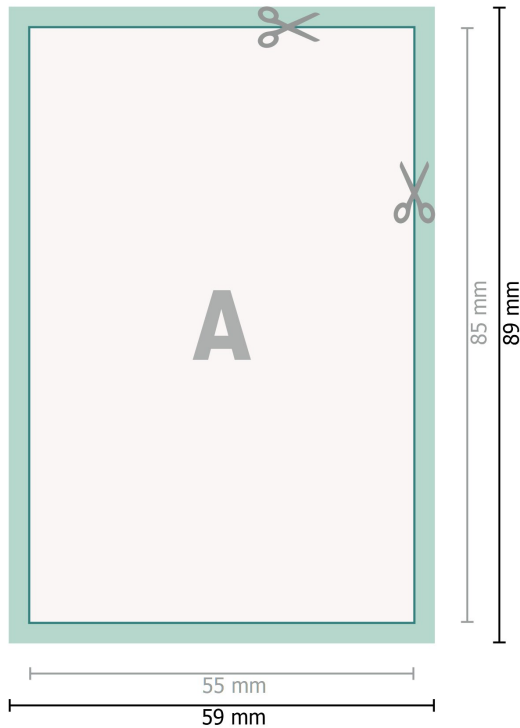

## Reflective stickers, 5.5 x 8.5 cm

**Dataformat (incl. 2 mm bleed):**

5,9 x 8,9 cm

**bleed:**

2 mm

**Trimmed size:**

5,5 x 8,5 cm

**Safety margin:**

4 mm

Maintaining space between the text/information and the edge of the trimmed format prevents undesirable cuts.

**Explanation of symbols**

 Bleed

 Reading direction

 Trimmed size

 Data format

 We will cut/perforate your product here

---

**Please note:**

Allow for trim allowance and safety margin according to instructions.

Arrange background graphics, images or graphics up to the edge of the data format.

Tolerances may occur during production due to cutting, punching and folding processes.