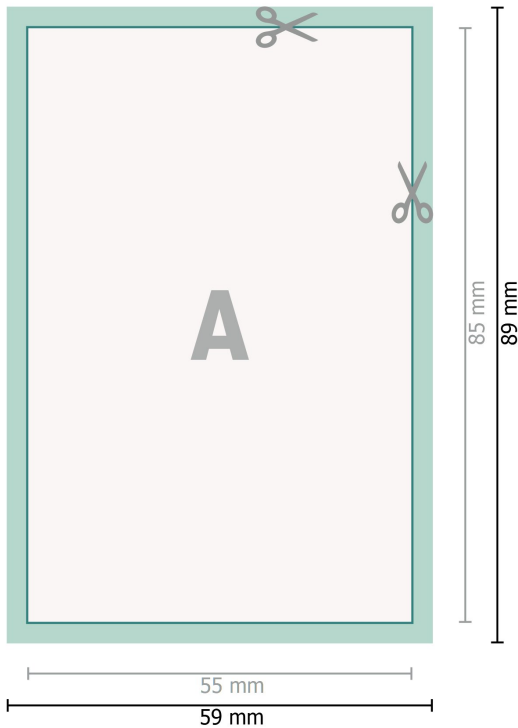

Window stickers, 5.5 x 8.5 cm

**Dataformat (incl. 2 mm bleed):**

5,9 x 8,9 cm

bleed:

2 mm

Trimmed size:

5,5 x 8,5 cm

Safety margin:

4 mm

Maintaining space between the text/information and the edge of the trimmed format prevents undesirable cuts.

Explanation of symbols

 Bleed

 Reading direction

 Trimmed size

 Data format

 We will cut/perforate your product here

Please note:

Allow for trim allowance and safety margin according to instructions.

Arrange background graphics, images or graphics up to the edge of the data format.

Tolerances may occur during production due to cutting, punching and folding processes.