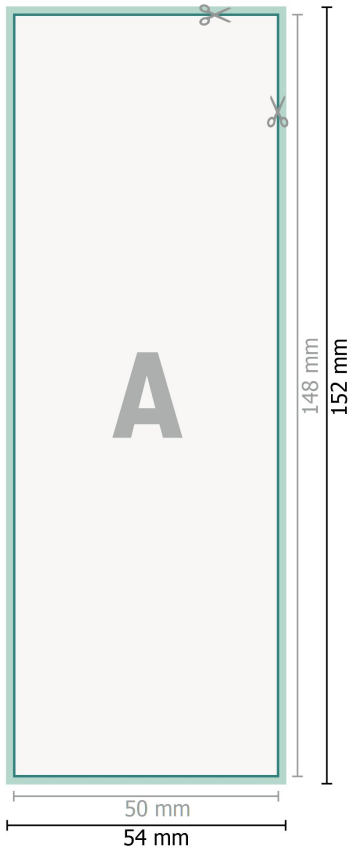

Window stickers, A6-Half

Dataformat (incl. 2 mm bleed):

5,4 x 15,2 cm

bleed:

2 mm

Trimmed size:

5 x 14,8 cm

Safety margin:

4 mm

Maintaining space between the text/information and the edge of the trimmed format prevents undesirable cuts.

Explanation of symbols

 Bleed

 Reading direction

 Trimmed size

 Data format

 We will cut/perforate your product here

Please note:

Allow for trim allowance and safety margin according to instructions.

Arrange background graphics, images or graphics up to the edge of the data format.

Tolerances may occur during production due to cutting, punching and folding processes.