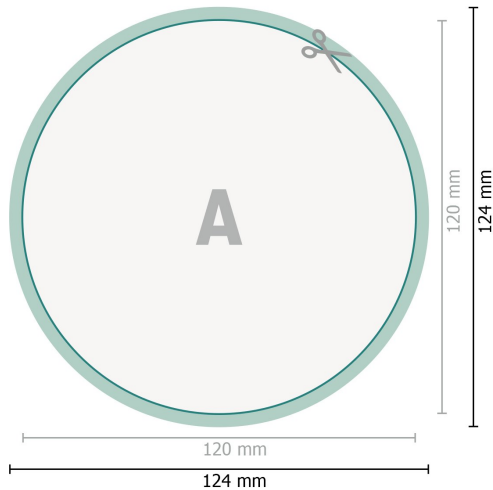

Window stickers, Round, 12 cm

Dataformat (incl. 2 mm bleed):

12,4 x 12,4 cm

bleed:

2 mm

Trimmed size:

12 x 12 cm

Safety margin:

4 mm

Maintaining space between the text/information and the edge of the trimmed format prevents undesirable cuts.

Explanation of symbols

 Bleed

 Reading direction

 Trimmed size

 Data format

 We will cut/perforate your product here

Please note:

Allow for trim allowance and safety margin according to instructions.

Arrange background graphics, images or graphics up to the edge of the data format.

Tolerances may occur during production due to cutting, punching and folding processes.