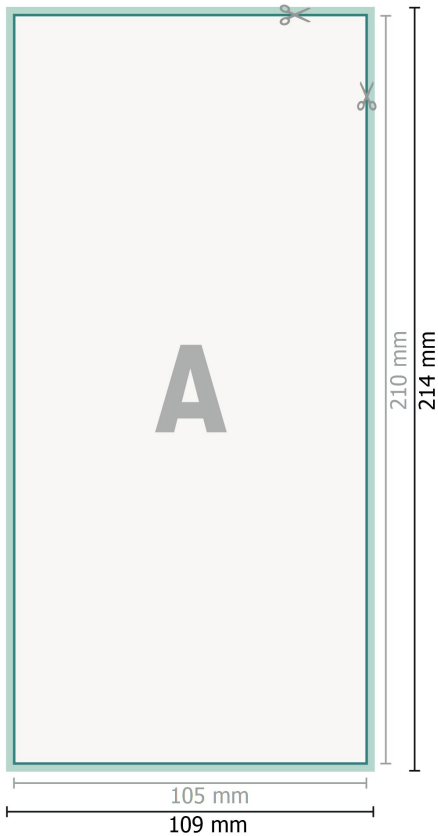

## YUPOTako stickers, DL

**Dataformat (incl. 2 mm bleed):**

10,9 x 21,4 cm

**bleed:**

2 mm

**Trimmed size:**

10,5 x 21 cm

**Safety margin:**

4 mm

Maintaining space between the text/information and the edge of the trimmed format prevents undesirable cuts.

**Explanation of symbols**

 Bleed

 Reading direction

 Trimmed size

 Data format

 We will cut/perforate your product here

---

**Please note:**

Allow for trim allowance and safety margin according to instructions.

Arrange background graphics, images or graphics up to the edge of the data format.

Tolerances may occur during production due to cutting, punching and folding processes.