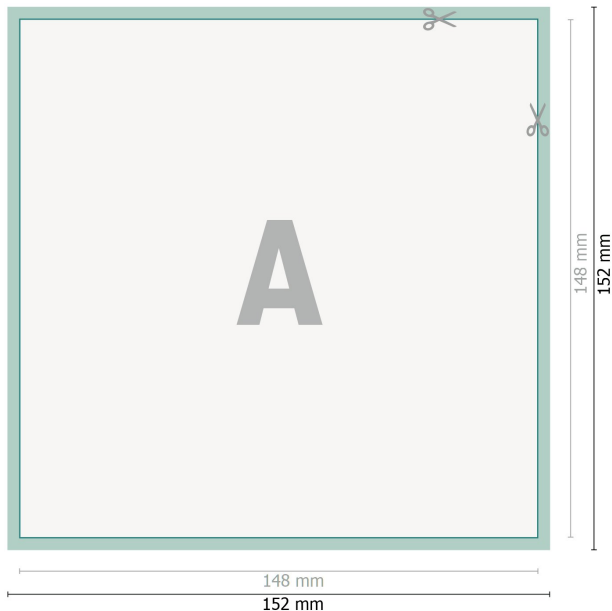

YUPOTako stickers, square 14.8 cm

**Dataformat (incl. 2 mm bleed):**

15,2 x 15,2 cm

bleed:

2 mm

Trimmed size:

14,8 x 14,8 cm

Safety margin:

4 mm

Maintaining space between the text/information and the edge of the trimmed format prevents undesirable cuts.

Explanation of symbols

 Bleed

 Reading direction

 Trimmed size

 Data format

 We will cut/perforate your product here

Please note:

Allow for trim allowance and safety margin according to instructions.

Arrange background graphics, images or graphics up to the edge of the data format.

Tolerances may occur during production due to cutting, punching and folding processes.