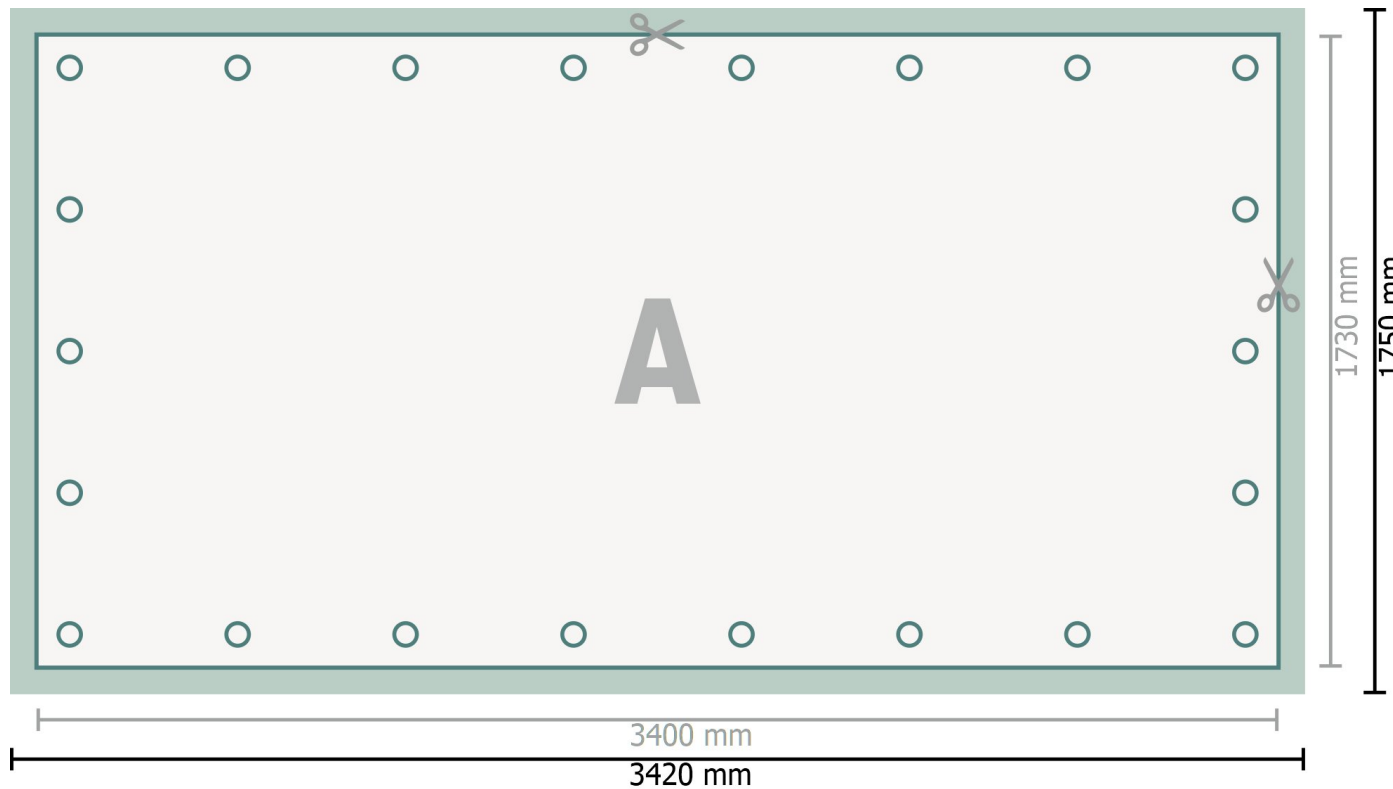

## PVC Tarpaulins

**Dataformat (incl. 10 mm bleed):**  
342 x 175 cm

**Trimmed size:**  
340 x 173 cm

**Safety margin:**  
50 mm  
Maintaining space between the text/information and the edge of the trimmed format prevents undesirable cuts.

### Explanation of symbols

-  Bleed
-  Reading direction
-  Trimmed size
-  Data format
-  We will cut/perforate your product here

 eyelets

### Please note:

Allow for trim allowance and safety margin according to instructions.

Arrange background graphics, images or graphics up to the edge of the data format.

Tolerances may occur during production due to cutting, punching and folding processes.