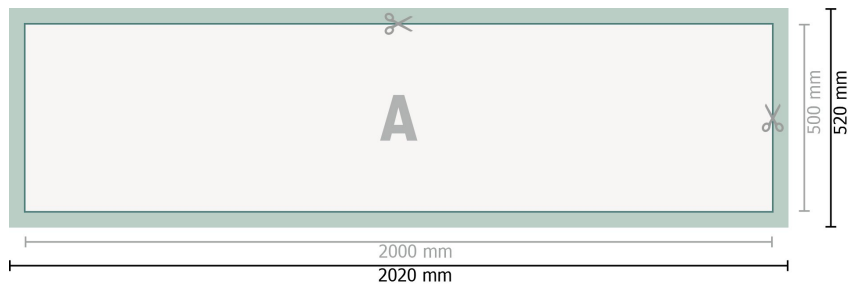

## PVC Tarpaulins, 200 x 50 cm

### Dataformat (incl. 10 mm bleed):

202 x 52 cm

### Trimmed size:

200 x 50 cm

### Safety margin:

50 mm

Maintaining space between the text/information and the edge of the trimmed format prevents undesirable cuts.