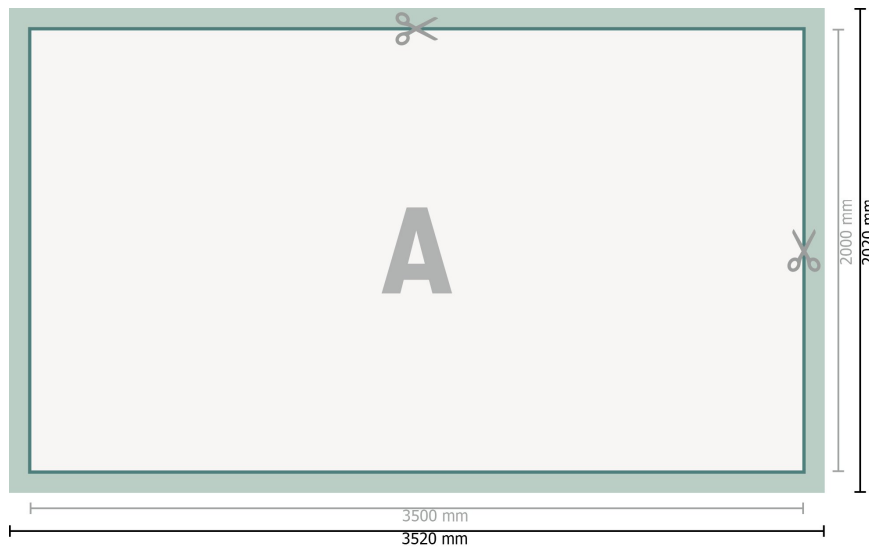

PVC Tarpaulins, 350 x 200 cm

Dataformat (incl. 10 mm bleed):
352 x 202 cm

Trimmed size:
350 x 200 cm

Safety margin:
50 mm

Maintaining space between the text/information and the edge of the trimmed format prevents undesirable cuts.

Explanation of symbols

 Bleed

 Reading direction

 Trimmed size

 Data format

 We will cut/perforate your product here

Please note:

Allow for trim allowance and safety margin according to instructions.

Arrange background graphics, images or graphics up to the edge of the data format.

Tolerances may occur during production due to cutting, punching and folding processes.

Printing data: Instructions and templates can be found under the menu item *Printing data* at www.onlineprinters.co.uk