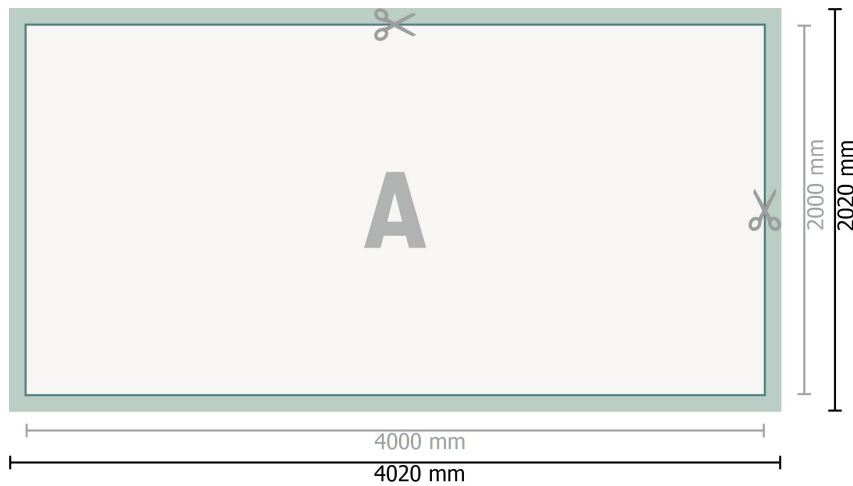

PVC Tarpaulins, 400 x 200 cm

Dataformat (incl. 10 mm bleed):
402 x 202 cm

Trimmed size:
400 x 200 cm

Safety margin:
50 mm

Maintaining space between the text/information and the edge of the trimmed format prevents undesirable cuts.

Explanation of symbols

 Bleed

 Reading direction

 Trimmed size

 Data format

 We will cut/perforate your product here

Please note:

Allow for trim allowance and safety margin according to instructions.

Arrange background graphics, images or graphics up to the edge of the data format.

Tolerances may occur during production due to cutting, punching and folding processes.

Printing data: Instructions and templates can be found under the menu item *Printing data* at www.onlineprinters.co.uk