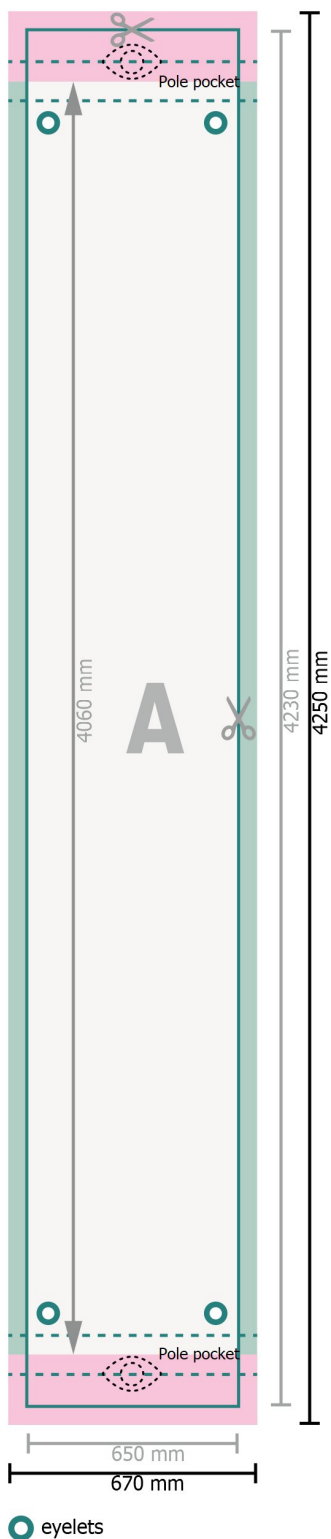

Scaffold banners, 65 x 406 cm

top and bottom, 6 cm

Data format:

67 x 425 cm

Trimmed size:

65 x 423 cm

Visible area:

65 x 406 cm

Safety margin:

40 mm

Maintaining space between the text/information and the edge of the trimmed format prevents undesirable cuts.

Explanation of symbols

-  Bleed
-  Reading direction
-  Trimmed size
-  Data format
-  We will cut/perforate your product here
-  Limited visibility area

Please note:

Allow for trim allowance and safety margin according to instructions.

Arrange background graphics, images or graphics up to the edge of the data format.

Tolerances may occur during production due to cutting, punching and folding processes.