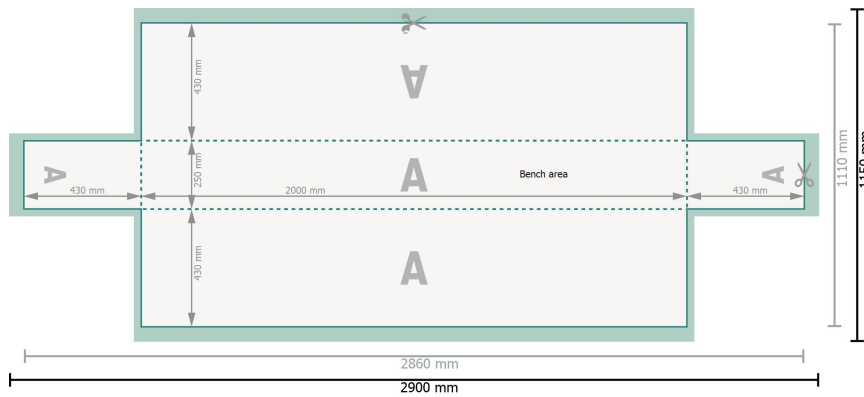

Beer bench covers, 200 x 25 cm

**Dataformat (incl. 20 mm bleed):**

290 x 115 cm

Trimmed size:

286 x 111 cm

Safety margin:

3 mm

Maintaining space between the text/information and the edge of the trimmed format prevents undesirable cuts.

Explanation of symbols

-  Bleed
-  Reading direction
-  Trimmed size
-  Data format
-  We will cut/perforate your product here

Please note:

Allow for trim allowance and safety margin according to instructions.

Arrange background graphics, images or graphics up to the edge of the data format.

Tolerances may occur during production due to cutting, punching and folding processes.

Printing data: Instructions and templates can be found under the menu item *Printing data* at www.onlineprinters.co.uk