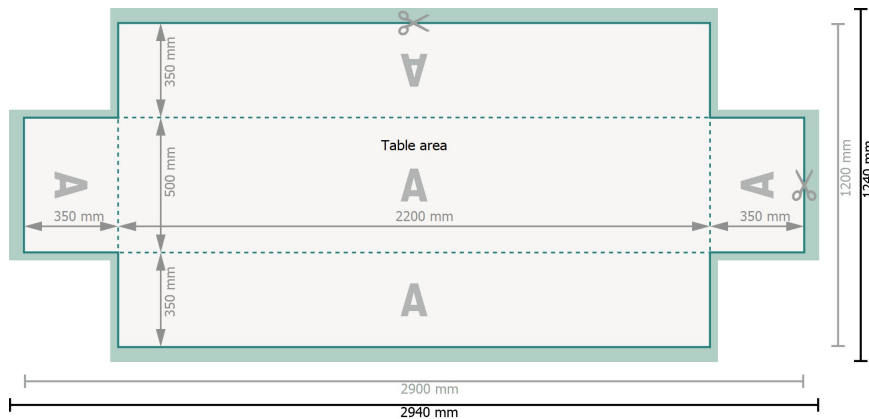

# Datasheet

Beer table covers, 220 x 50 cm

35 cm, 220 gsm polyester fabric

**Dataformat (incl. 20 mm bleed):**

294 x 124 cm

**Trimmed size:**

290 x 120 cm

**Safety margin:**

3 mm

Maintaining space between the text/information and the edge of the trimmed format prevents undesirable cuts.

**Explanation of symbols**

-  Bleed
-  Reading direction
-  Trimmed size
-  Data format
-  We will cut/perforate your product here

**Please note:**

Allow for trim allowance and safety margin according to instructions.

Arrange background graphics, images or graphics up to the edge of the data format.

Tolerances may occur during production due to cutting, punching and folding processes.