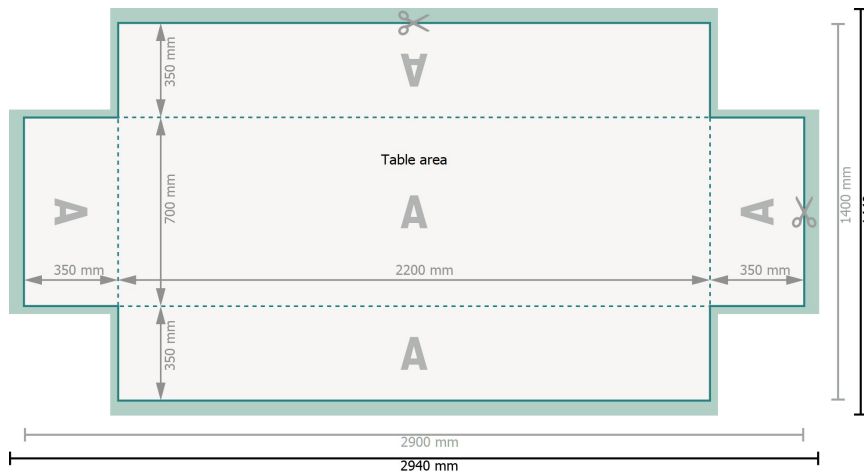

Datasheet

Beer table covers, 220 x 70 cm

35 cm, 220 gsm polyester fabric

Dataformat (incl. 20 mm bleed):

294 x 144 cm

Trimmed size:

290 x 140 cm

Safety margin:

3 mm

Maintaining space between the text/information and the edge of the trimmed format prevents undesirable cuts.

Explanation of symbols

Bleed

Reading direction

Trimmed size

Data format

We will cut/perforate your product here

Please note:

Allow for trim allowance and safety margin according to instructions.

Arrange background graphics, images or graphics up to the edge of the data format.

Tolerances may occur during production due to cutting, punching and folding processes.