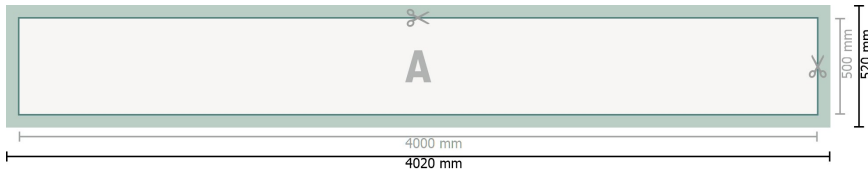

Datasheet

PVC Tarpaulins, 400 x 50 cm

Dataformat (incl. 10 mm bleed):
402 x 52 cm

Trimmed size:
400 x 50 cm

Safety margin:
50 mm

Maintaining space between the text/information and the edge of the trimmed format prevents undesirable cuts.

Explanation of symbols

-  Bleed
-  Reading direction
-  Trimmed size
-  Data format
-  We will cut/perforate your product here

Please note:

Allow for trim allowance and safety margin according to instructions.

Arrange background graphics, images or graphics up to the edge of the data format.

Tolerances may occur during production due to cutting, punching and folding processes.

Printing data: Instructions and templates can be found under the menu item *Printing data* at www.onlineprinters.co.uk