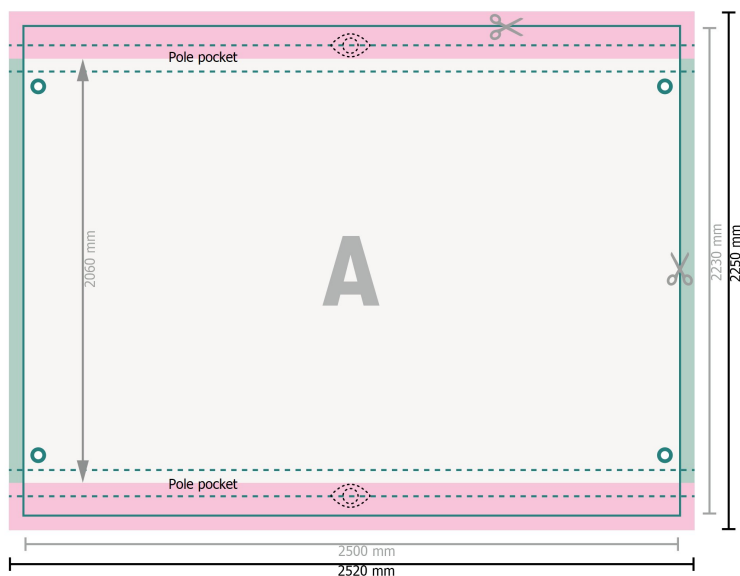

# Scaffold banners, 250 x 206 cm

top and bottom, 6 cm

● eyelets

## Data format:

252 x 225 cm

## Trimmed size:

250 x 223 cm

## Visible area:

250 x 206 cm