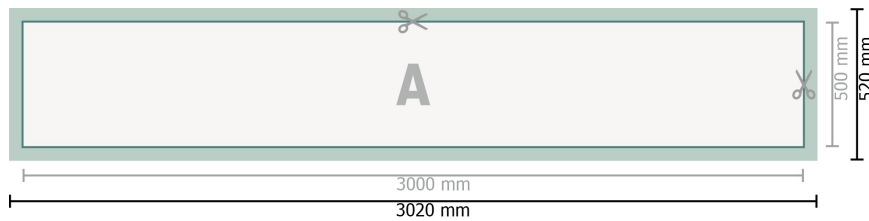

PVC Tarpaulins, 300 x 50 cm

Dataformat (incl. 10 mm bleed):
302 x 52 cm

Trimmed size:
300 x 50 cm

Safety margin:
50 mm

Maintaining space between the text/information and the edge of the trimmed format prevents undesirable cuts.

Explanation of symbols

-  Bleed
-  Reading direction
-  Trimmed size
-  Data format
-  We will cut/perforate your product here

Please note:

Allow for trim allowance and safety margin according to instructions.

Arrange background graphics, images or graphics up to the edge of the data format.

Tolerances may occur during production due to cutting, punching and folding processes.

Printing data: Instructions and templates can be found under the menu item *Printing data* at www.onlineprinters.co.uk