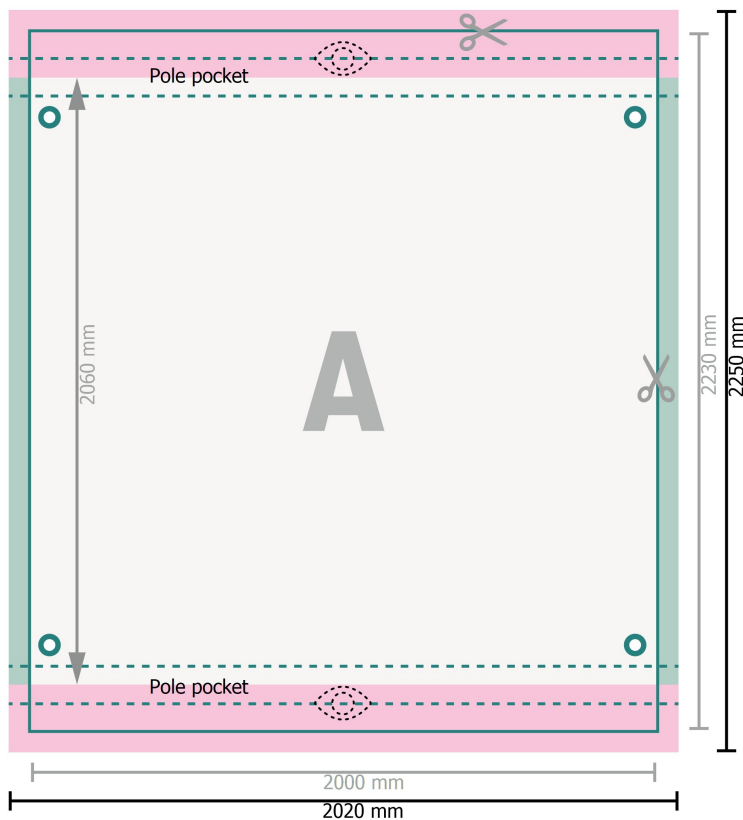

Scaffold banners, 200 x 206 cm

top and bottom, 6 cm

○ eyelets

Data format:

202 x 225 cm

Trimmed size:

200 x 223 cm

Visible area:

200 x 206 cm

Safety margin:

40 mm

Maintaining space between the text/information and the edge of the trimmed format prevents undesirable cuts.

Explanation of symbols

 Bleed

 Reading direction

 Trimmed size

 Data format

 We will cut/perforate your product here

 Limited visibility area

Please note:

Allow for trim allowance and safety margin according to instructions.

Arrange background graphics, images or graphics up to the edge of the data format.

Tolerances may occur during production due to cutting, punching and folding processes.

Printing data: Instructions and templates can be found under the menu item *Printing data* at www.onlineprinters.co.uk