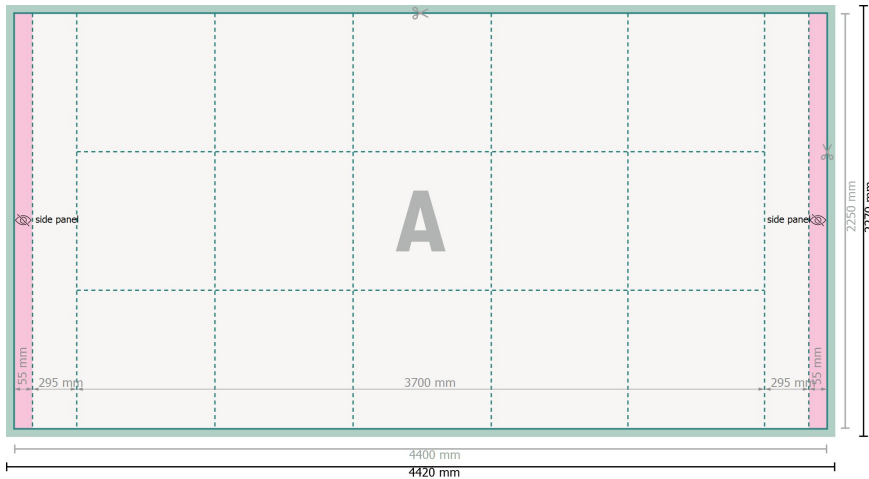

Folding fabric print, 370 x 225 cm

Dataformat (incl. 10 mm inlay):
442 x 227 cm

Inlay:
10 mm

Trimmed size:
440 x 225 cm

Safety margin:
50 mm

Maintaining space between the text/information and the edge of the trimmed format prevents undesirable cuts.

Explanation of symbols

A Reading direction

— Trimmed size

— Data format

— Limited visibility area

— inlay

Please note:

Allow for trim allowance and safety margin according to instructions.

Arrange background graphics, images or graphics up to the edge of the data format.

Tolerances may occur during production due to cutting, punching and folding processes.

Printing data: Instructions and templates can be found under the menu item *Printing data* at www.onlineprinters.co.uk