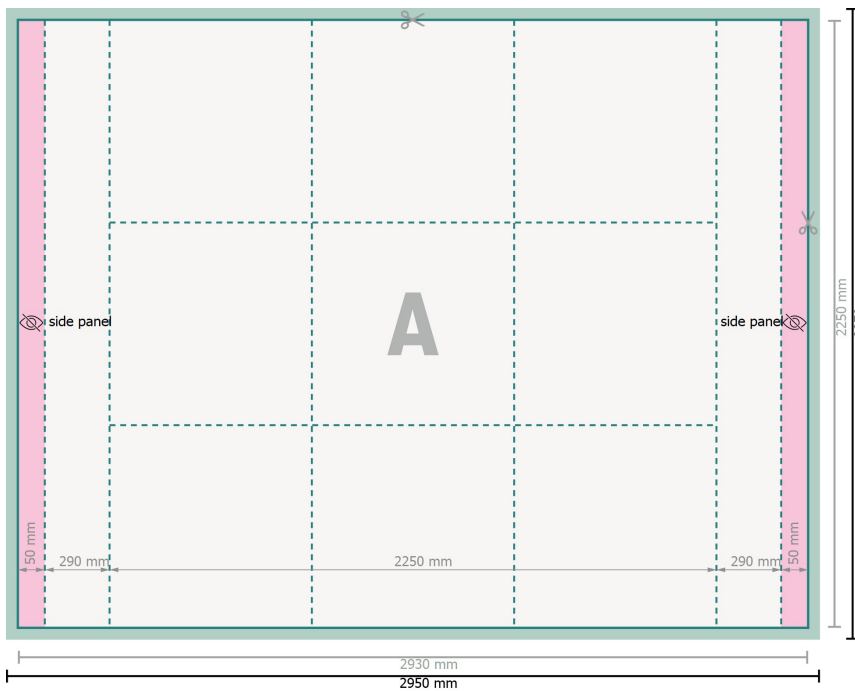

Folding fabric incl. print, 225 x 225 cm

Dataformat (incl. 10 mm inlay):
295 x 227 cm

Inlay:
10 mm

Trimmed size:
293 x 225 cm

Trimmed size (closed):
225 x 225 cm

Safety margin:
50 mm

Maintaining space between the text/information and the edge of the trimmed format prevents undesirable cuts.

Explanation of symbols

A Reading direction

—|— Trimmed size

—|— Data format

Limited visibility area

inlay

Please note:

Allow for trim allowance and safety margin according to instructions.

Arrange background graphics, images or graphics up to the edge of the data format.

Tolerances may occur during production due to cutting, punching and folding processes.

Printing data: Instructions and templates can be found under the menu item *Printing data* at www.onlineprinters.co.uk