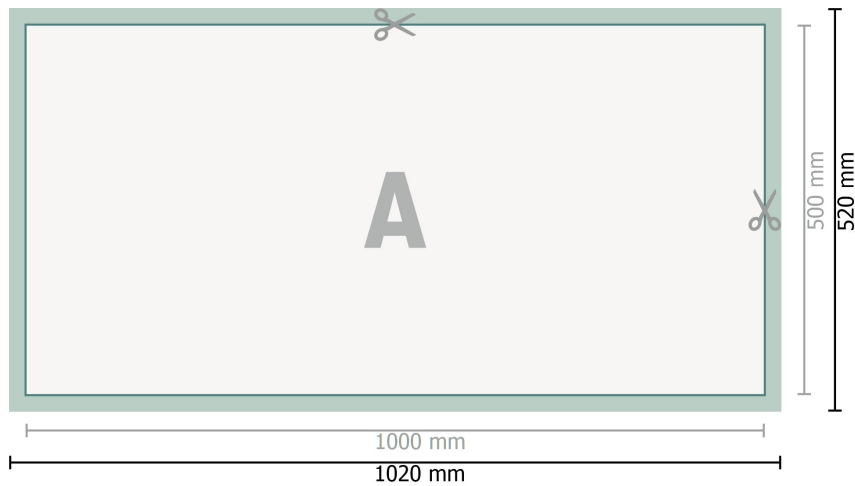

Datasheet

PVC Tarpaulins, 100 x 50 cm

Dataformat (incl. 10 mm bleed):
102 x 52 cm

Trimmed size:
100 x 50 cm

Safety margin:
50 mm

Maintaining space between the text/information and the edge of the trimmed format prevents undesirable cuts.

Explanation of symbols

-  Bleed
-  Reading direction
-  Trimmed size
-  Data format
-  We will cut/perforate your product here

Please note:

Allow for trim allowance and safety margin according to instructions.

Arrange background graphics, images or graphics up to the edge of the data format.

Tolerances may occur during production due to cutting, punching and folding processes.

Printing data: Instructions and templates can be found under the menu item *Printing data* at www.onlineprinters.co.uk