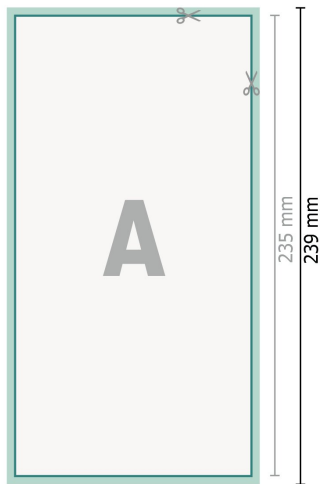

Thank you cards portrait, 12.5 x 23.5 cm

2 pages, 300 gsm art print paper

Front side

Reverse side

Dataformat (incl. 2 mm bleed):

12,9 x 23,9 cm

bleed:

2 mm

Trimmed size:

12,5 x 23,5 cm

Safety margin:

4 mm

Maintaining space between the text/information and the edge of the trimmed format prevents undesirable cuts.

Explanation of symbols

 Bleed

 Reading direction

 Trimmed size

 Data format

 We will cut/perforate your product here

Please note:

Allow for trim allowance and safety margin according to instructions.

Arrange background graphics, images or graphics up to the edge of the data format.