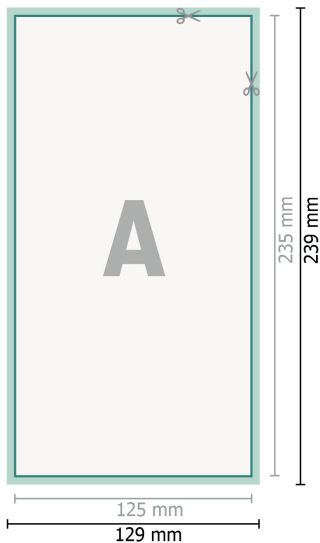

Thank you cards portrait, 12.5 x 23.5 cm

2 pages, 300 gsm art print paper

Front side

Reverse side

Dataformat (incl. 2 mm bleed):

12,9 x 23,9 cm

bleed:

2 mm

Trimmed size:

12,5 x 23,5 cm

Safety margin:

4 mm

Maintaining space between the text/information and the edge of the trimmed format prevents undesirable cuts.

Explanation of symbols

 Bleed

 Reading direction

 Trimmed size

 Data format

 We will cut/perforate your product here

Please note:

Allow for trim allowance and safety margin according to instructions.

Arrange background graphics, images or graphics up to the edge of the data format.