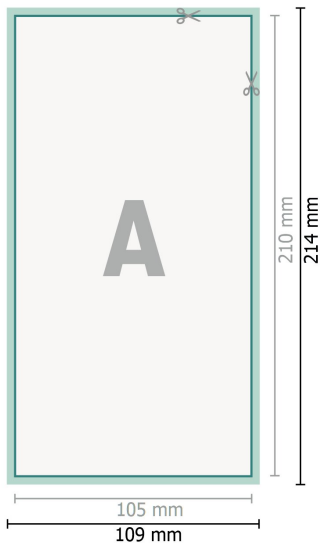

Thank you cards portrait, DL

2 pages, 300 gsm art print paper

Front side

Reverse side

Dataformat (incl. 2 mm bleed):

10,9 x 21,4 cm

bleed:

2 mm

Trimmed size:

10,5 x 21 cm

Safety margin:

4 mm

Maintaining space between the text/information and the edge of the trimmed format prevents undesirable cuts.

Explanation of symbols

 Bleed

 Reading direction

 Trimmed size

 Data format

 We will cut/perforate your product here

Please note:

Allow for trim allowance and safety margin according to instructions.

Arrange background graphics, images or graphics up to the edge of the data format.