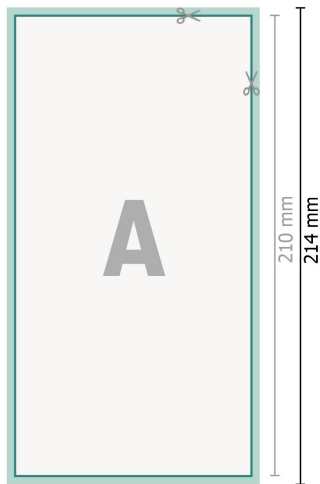

Thank you cards portrait, DL

2 pages, 300 gsm art print paper

Front side

Reverse side

Dataformat (incl. 2 mm bleed):

10,9 x 21,4 cm

bleed:

2 mm

Trimmed size:

10,5 x 21 cm

Safety margin:

4 mm

Maintaining space between the text/information and the edge of the trimmed format prevents undesirable cuts.

Explanation of symbols

 Bleed

 Reading direction

 Trimmed size

 Data format

 We will cut/perforate your product here

Please note:

Allow for trim allowance and safety margin according to instructions.

Arrange background graphics, images or graphics up to the edge of the data format.