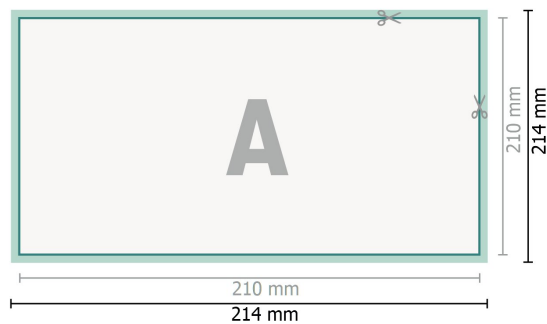

Datasheet

Thank you cards landscape, DL

2 pages, 400 gsm art print paper

Front side

Reverse side

Dataformat (incl. 2 mm bleed):

21,4 x 10,9 cm

bleed:

2 mm

Trimmed size:

21 x 10,5 cm

Safety margin:

4 mm

Maintaining space between the text/information and the edge of the trimmed format prevents undesirable cuts.

Explanation of symbols

 Bleed

 Reading direction

 Trimmed size

 Data format

 We will cut/perforate your product here

Please note:

Allow for trim allowance and safety margin according to instructions.

Arrange background graphics, images or graphics up to the edge of the data format.