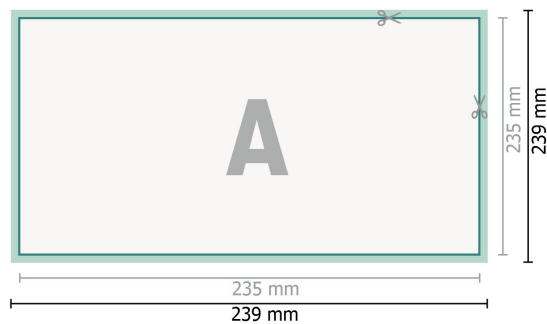

# Datasheet

Thank you cards landscape, 12.5 x 23.5 cm

2 pages, 300 gsm art print paper

Front side

Reverse side

**Dataformat (incl. 2 mm bleed):**

23,9 x 12,9 cm

**bleed:**

2 mm

**Trimmed size:**

23,5 x 12,5 cm

**Safety margin:**

4 mm

Maintaining space between the text/information and the edge of the trimmed format prevents undesirable cuts.

**Explanation of symbols**

 Bleed

 Reading direction

 Trimmed size

 Data format

 We will cut/perforate your product here

---

**Please note:**

Allow for trim allowance and safety margin according to instructions.

Arrange background graphics, images or graphics up to the edge of the data format.