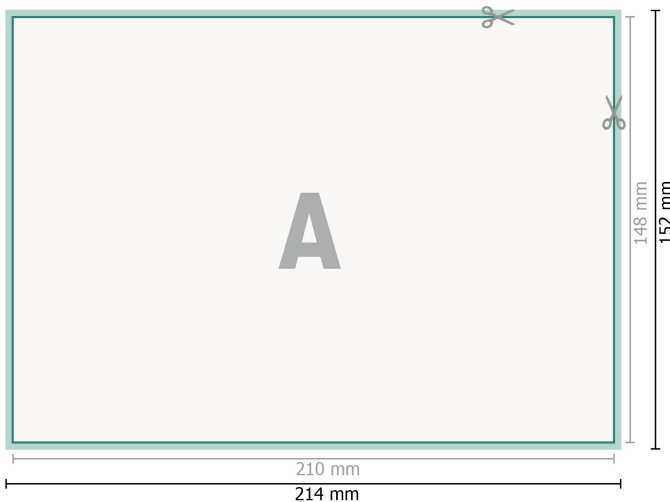

Thank you cards landscape, A5

2 pages, 300 gsm art print paper

Front side

Reverse side

Dataformat (incl. 2 mm bleed):

21,4 x 15,2 cm

bleed:

2 mm

Trimmed size:

21 x 14,8 cm

Safety margin:

4 mm

Maintaining space between the text/information and the edge of the trimmed format prevents undesirable cuts.

Explanation of symbols

 Bleed

 Reading direction

 Trimmed size

 Data format

 We will cut/perforate your product here

Please note:

Allow for trim allowance and safety margin according to instructions.

Arrange background graphics, images or graphics up to the edge of the data format.