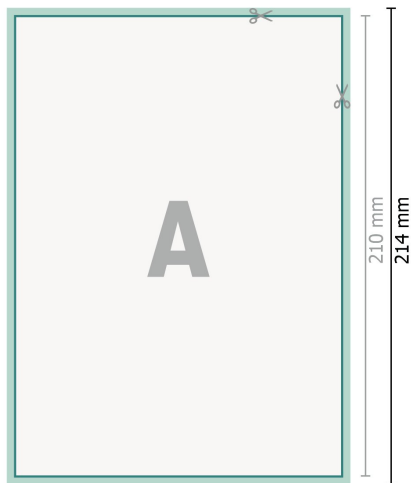

## Wedding cards portrait, A5

2 pages, 300 gsm art print paper

Front side

Reverse side

**Dataformat (incl. 2 mm bleed):**

15,2 x 21,4 cm

**bleed:**

2 mm

**Trimmed size:**

14,8 x 21 cm

**Safety margin:**

4 mm

Maintaining space between the text/information and the edge of the trimmed format prevents undesirable cuts.

**Explanation of symbols**

 Bleed

 Reading direction

 Trimmed size

 Data format

 We will cut/perforate your product here

---

**Please note:**

Allow for trim allowance and safety margin according to instructions.

Arrange background graphics, images or graphics up to the edge of the data format.