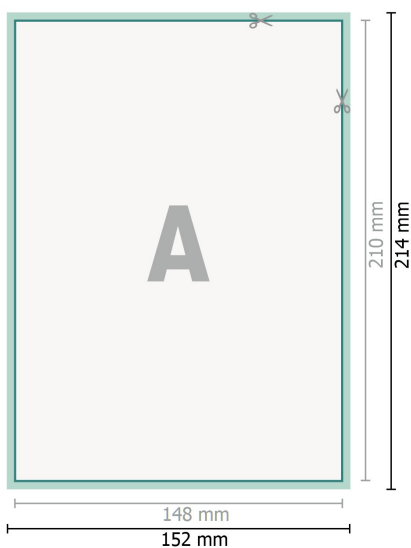

## Wedding cards portrait, A5

2 pages, 300 gsm art print paper

Front side

Reverse side

**Dataformat (incl. 2 mm bleed):**

15,2 x 21,4 cm

**bleed:**

2 mm

**Trimmed size:**

14,8 x 21 cm

**Safety margin:**

4 mm

Maintaining space between the text/information and the edge of the trimmed format prevents undesirable cuts.

**Explanation of symbols**

 Bleed

 Reading direction

 Trimmed size

 Data format

 We will cut/perforate your product here

---

**Please note:**

Allow for trim allowance and safety margin according to instructions.

Arrange background graphics, images or graphics up to the edge of the data format.