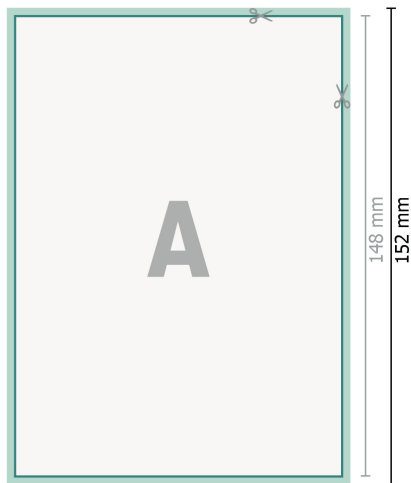

Wedding cards portrait, A6

2 pages, 300 gsm art print paper

Front side

Reverse side

Dataformat (incl. 2 mm bleed):

10,9 x 15,2 cm

bleed:

2 mm

Trimmed size:

10,5 x 14,8 cm

Safety margin:

4 mm

Maintaining space between the text/information and the edge of the trimmed format prevents undesirable cuts.

Explanation of symbols

 Bleed

 Reading direction

 Trimmed size

 Data format

 We will cut/perforate your product here

Please note:

Allow for trim allowance and safety margin according to instructions.

Arrange background graphics, images or graphics up to the edge of the data format.