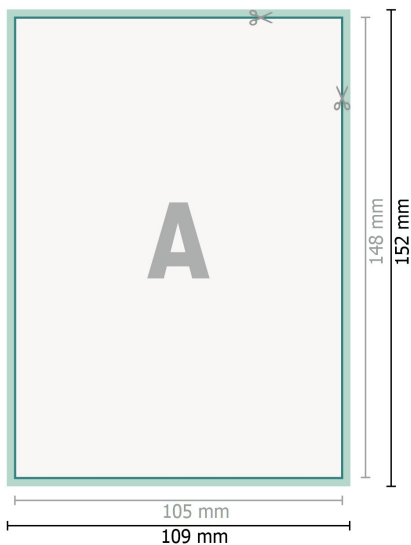

Wedding cards portrait, A6

2 pages, 300 gsm art print paper

Front side

Reverse side

Dataformat (incl. 2 mm bleed):

10,9 x 15,2 cm

bleed:

2 mm

Trimmed size:

10,5 x 14,8 cm

Safety margin:

4 mm

Maintaining space between the text/information and the edge of the trimmed format prevents undesirable cuts.

Explanation of symbols

 Bleed

 Reading direction

 Trimmed size

 Data format

 We will cut/perforate your product here

Please note:

Allow for trim allowance and safety margin according to instructions.

Arrange background graphics, images or graphics up to the edge of the data format.