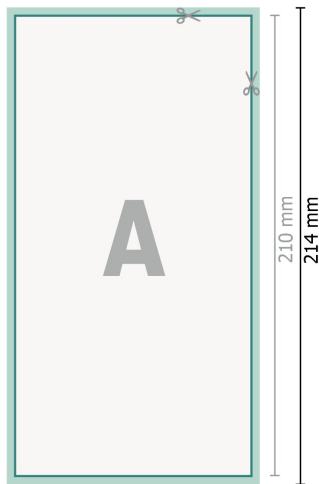

Wedding cards portrait, DL

2 pages, 300 gsm art print paper

Front side

Reverse side

Dataformat (incl. 2 mm bleed):

10,9 x 21,4 cm

bleed:

2 mm

Trimmed size:

10,5 x 21 cm

Safety margin:

4 mm

Maintaining space between the text/information and the edge of the trimmed format prevents undesirable cuts.

Explanation of symbols

 Bleed

 Reading direction

 Trimmed size

 Data format

 We will cut/perforate your product here

Please note:

Allow for trim allowance and safety margin according to instructions.

Arrange background graphics, images or graphics up to the edge of the data format.