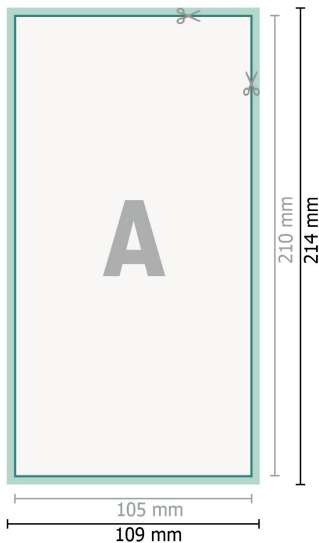

Wedding cards portrait, DL

2 pages, 300 gsm art print paper

Front side

Reverse side

Dataformat (incl. 2 mm bleed):

10,9 x 21,4 cm

bleed:

2 mm

Trimmed size:

10,5 x 21 cm

Safety margin:

4 mm

Maintaining space between the text/information and the edge of the trimmed format prevents undesirable cuts.

Explanation of symbols

 Bleed

 Reading direction

 Trimmed size

 Data format

 We will cut/perforate your product here

Please note:

Allow for trim allowance and safety margin according to instructions.

Arrange background graphics, images or graphics up to the edge of the data format.