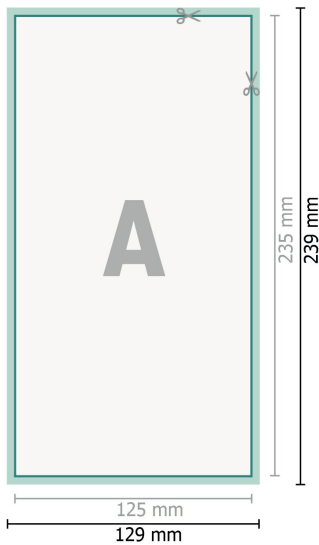

Wedding cards portrait, 12.5 x 23.5 cm

2 pages, 300 gsm art print paper

Front side

Reverse side

Dataformat (incl. 2 mm bleed):

12,9 x 23,9 cm

bleed:

2 mm

Trimmed size:

12,5 x 23,5 cm

Safety margin:

4 mm

Maintaining space between the text/information and the edge of the trimmed format prevents undesirable cuts.

Explanation of symbols

 Bleed

 Reading direction

 Trimmed size

 Data format

 We will cut/perforate your product here

Please note:

Allow for trim allowance and safety margin according to instructions.

Arrange background graphics, images or graphics up to the edge of the data format.