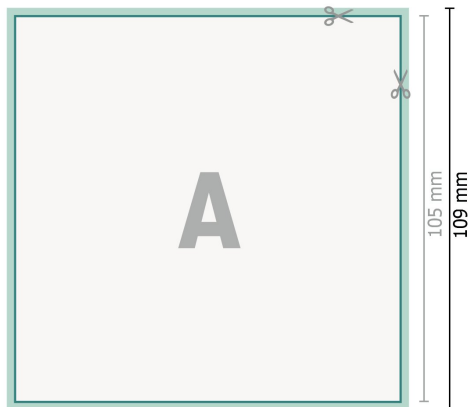

## Wedding cards, A6 square

2 pages, 300 gsm art print paper

Front side

Reverse side

**Dataformat (incl. 2 mm bleed):**

10,9 x 10,9 cm

**bleed:**

2 mm

**Trimmed size:**

10,5 x 10,5 cm

**Safety margin:**

4 mm

Maintaining space between the text/information and the edge of the trimmed format prevents undesirable cuts.

**Explanation of symbols**

 Bleed

 Reading direction

 Trimmed size

 Data format

 We will cut/perforate your product here

---

**Please note:**

Allow for trim allowance and safety margin according to instructions.

Arrange background graphics, images or graphics up to the edge of the data format.