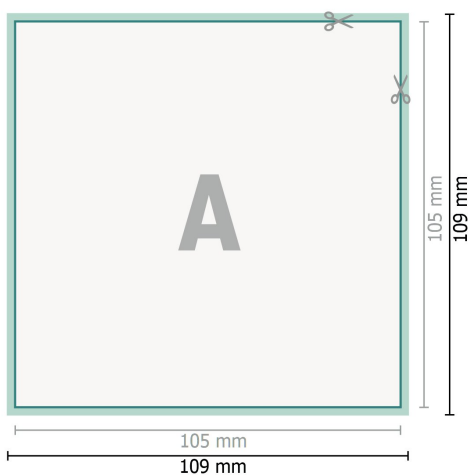

## Wedding cards, A6 square

2 pages, 300 gsm art print paper

Front side

Reverse side

**Dataformat (incl. 2 mm bleed):**

10,9 x 10,9 cm

**bleed:**

2 mm

**Trimmed size:**

10,5 x 10,5 cm

**Safety margin:**

4 mm

Maintaining space between the text/information and the edge of the trimmed format prevents undesirable cuts.

**Explanation of symbols**

 Bleed

 Reading direction

 Trimmed size

 Data format

 We will cut/perforate your product here

---

**Please note:**

Allow for trim allowance and safety margin according to instructions.

Arrange background graphics, images or graphics up to the edge of the data format.