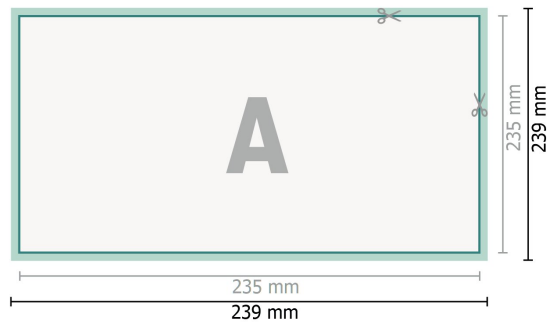

## Wedding cards landscape, 12.5 x 23.5 cm

2 pages, 300 gsm art print paper

Front side

Reverse side

**Dataformat (incl. 2 mm bleed):**

23,9 x 12,9 cm

**bleed:**

2 mm

**Trimmed size:**

23,5 x 12,5 cm

**Safety margin:**

4 mm

Maintaining space between the text/information and the edge of the trimmed format prevents undesirable cuts.

**Explanation of symbols**

 Bleed

 Reading direction

 Trimmed size

 Data format

 We will cut/perforate your product here

---

**Please note:**

Allow for trim allowance and safety margin according to instructions.

Arrange background graphics, images or graphics up to the edge of the data format.